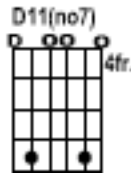

Seeing You – guitar chord shapes

Intro: Tune bottom E down to D

| Emin/D | D11(no 7) | D(add 2) | D(add 2) | (repeat)

Verse:

D2

This is a time for seeing and singing

G6/B

A7sus4

Pre-Chorus: (chord shapes as in verse, and as follows:)

G6/B A7sus4

D2

No one can sing of things they have not seen

G6/B A7sus4

D2

God open our eyes towards a greater glimpse

G6/B Gmin6/Bb

Asus4

E7/G#

The glory of You, the glory of You

G6 Emin7

D2

God open our eyes towards a greater glimpse

Chorus: (chord shapes as in intro)

Worship starts with seeing You
Emin/D D11(no 7)
D(add 2)

Our hearts respond to Your revelation

Alternate Chorus Chords: (2nd half of chorus):

Worship starts with seeing You
C2 G6/B
Gmin6/Bb Asus4

Worship starts with seeing You
G6 Emin7 D2

Our hearts respond to Your revelation