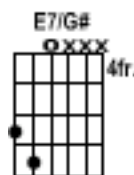

Seeing You – guitar chord shapes

Intro: Tune bottom E down to D

| Emin/D | D11(no 7) | D(add 2) | D(add 2) | (repeat)

Verse:

D2

This is a time for seeing and singing

G6/B

A7sus4

G6

This is a time for breathing You in and breathing out Your praise

D2

Our hearts respond to Your revelation

G6/B

A7sus4

G6

All You are showing, all we have seen, commands a life of praise

Pre-Chorus: (chord shapes as in verse, and as follows:)

G6/B A7sus4

D2

No one can sing of things they have not seen

G6/B A7sus4

D2

God open our eyes towards a greater glimpse

G6/B Gmin6/Bb

Our hearts respond to Your revelation

Alternate Chorus Chords: (2nd half of chorus):

Worship starts with seeing You
C2 G6/B
Gmin6/Bb Asus4

Worship starts with seeing You
G6 Emin7 D2

Our hearts respond to Your revelation