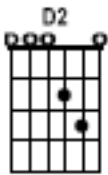

Seeing You – guitar chord shapes

Intro: Tune bottom E down to D

| Emin/D | D11(no 7) | D(add 2) | D(add 2) | (repeat)

Verse:

D2

This is a time for seeing and singing

G6/B

A7sus4

Pre-Chorus: (chord shapes as in verse, and as follows:)

G6/B A7sus4

D2

No one can sing of things they have not seen

G6/B A7sus4

D2

God open our eyes towards a greater glimpse

G6/B Gmin6/Bb

Asus4

E7/G#

The glory of You, the glory of You

G6 Emin7

D2

God open our eyes towards a greater glimpse

Chorus: (chord shapes as in intro)

Worship starts with seeing You
Emin/D D11(no 7)
D(add 2)

Our hearts respond to Your revelation

Alternate Chorus Chords: (2nd half of chorus):

Worship starts with seeing You
C2 G6/B
Gmin6/Bb Asus4

Worship starts with seeing You
G6 Emin7 D2

Our hearts respond to Your revelation