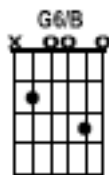

Seeing You – guitar chord shapes

Intro: Tune bottom E down to D

| Emin/D | D11(no 7) | D(add 2) | D(add 2) | (repeat)

Verse:

D2

This is a time for seeing and singing

G6/B

A7sus4

Pre-Chorus: (chord shapes as in verse, and as follows:)

G6/B A7sus4

D2

No one can sing of things they have not seen

G6/B A7sus4

D2

God open our eyes towards a greater glimpse

G6/B Gmin6/Bb

Asus4

E7/G#

The glory of You, the glory of You

G6 Emin7

D2

God open our eyes towards a greater glimpse

Chorus: (chord shapes as in intro)

Worship starts with seeing You
Emin/D D11(no 7)
D(add 2)

Our hearts respond to Your revelation

Alternate Chorus Chords: (2nd half of chorus):

Worship starts with seeing You
C2 G6/B
Gmin6/Bb Asus4

Worship starts with seeing You
G6 Emin7 D2

Our hearts respond to Your revelation