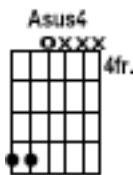

Seeing You – guitar chord shapes

Intro: Tune bottom E down to D

| Emin/D | D11(no 7) | D(add 2) | D(add 2) | (repeat)

Verse:

D2

This is a time for seeing and singing

G6/B

A7sus4

G6

This is a time for breathing You in and breathing out Your praise

D2

Our hearts respond to Your revelation

G6/B

A7sus4

G6

All You are showing, all we have seen, commands a life of praise

Pre-Chorus: (chord shapes as in verse, and as follows:)

G6/B A7sus4

D2

No one can sing of things they have not seen

G6/B A7sus4

D2

God open our eyes towards a greater glimpse

G6/B Gmin6/Bb

Our hearts respond to Your revelation

Alternate Chorus Chords: (2nd half of chorus):

Worship starts with seeing You
C2 G6/B
Gmin6/Bb Asus4

Worship starts with seeing You
G6 Emin7 D2

Our hearts respond to Your revelation