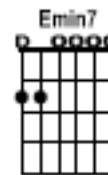

D2

This is a time for seeing and singing

G6/B

A7sus4

G6

This is a time for breathing You in and breathing out Your praise

D2

Our hearts respond to Your revelation

G6/B

A7sus4

G6

All You are showing, all we have seen, commands a life of praise

Pre-Chorus: (chord shapes as in verse, and as follows:)