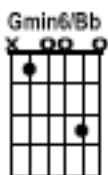

D2

This is a time for seeing and singing

G6/B

A7sus4

G6

This is a time for breathing You in and breathing out Your praise

D2

Our hearts respond to Your revelation

G6/B

A7sus4

G6

All You are showing, all we have seen, commands a life of praise

Pre-Chorus: (chord shapes as in verse, and as follows:)