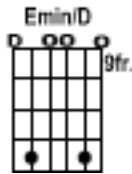

Seeing You – guitar chord shapes

Intro: Tune bottom E down to D

| Emin/D | D11(no 7) | D(add 2) | D(add 2) | (repeat)

Verse:

D2

This is a time for seeing and singing

G6/B

A7sus4

Pre-Chorus: (chord shapes as in verse, and as follows:)

G6/B A7sus4

D2

No one can sing of things they have not seen

G6/B A7sus4

D2

God open our eyes towards a greater glimpse

G6/B Gmin6/Bb

Asus4

E7/G#

The glory of You, the glory of You

G6 Emin7

D2

God open our eyes towards a greater glimpse

Chorus: (chord shapes as in intro)

Worship starts with seeing You
Emin/D D11(no 7)
D(add 2)

Our hearts respond to Your revelation

Alternate Chorus Chords: (2nd half of chorus):

Worship starts with seeing You
C2 G6/B
Gmin6/Bb Asus4

Worship starts with seeing You
G6 Emin7 D2

Our hearts respond to Your revelation