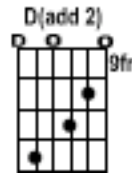

Seeing You – guitar chord shapes

Intro: Tune bottom E down to D

| Emin/D | D11(no 7) | D(add 2) | D(add 2) | (repeat)

Verse:

D2

This is a time for seeing and singing

G6/B

A7sus4

Pre-Chorus: (chord shapes as in verse, and as follows:)

G6/B A7sus4

D2

No one can sing of things they have not seen

G6/B A7sus4

D2

God open our eyes towards a greater glimpse

G6/B Gmin6/Bb

Asus4

E7/G#

The glory of You, the glory of You

G6 Emin7

D2

God open our eyes towards a greater glimpse

Chorus: (chord shapes as in intro)

Worship starts with seeing You
Emin/D D11(no 7)
D(add 2)

Our hearts respond to Your revelation

Alternate Chorus Chords: (2nd half of chorus):

Worship starts with seeing You
C2 G6/B
Gmin6/Bb Asus4

Worship starts with seeing You
G6 Emin7 D2

Our hearts respond to Your revelation