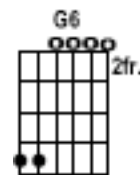

Seeing You – guitar chord shapes

Intro: Tune bottom E down to D

| Emin/D | D11(no 7) | D(add 2) | D(add 2) | (repeat)

Verse:

D2

This is a time for seeing and singing

G6/B

A7sus4

Pre-Chorus: (chord shapes as in verse, and as follows:)

G6/B A7sus4

D2

No one can sing of things they have not seen

G6/B A7sus4

D2

God open our eyes towards a greater glimpse

G6/B Gmin6/Bb

Asus4

E7/G#

The glory of You, the glory of You

G6 Emin7

D2

God open our eyes towards a greater glimpse

Chorus: (chord shapes as in intro)

Worship starts with seeing You
Emin/D D11(no 7)
D(add 2)

Our hearts respond to Your revelation

Alternate Chorus Chords: (2nd half of chorus):

Worship starts with seeing You
C2 G6/B
Gmin6/Bb Asus4

Worship starts with seeing You
G6 Emin7 D2

Our hearts respond to Your revelation