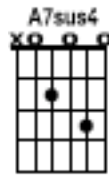

Seeing You – guitar chord shapes

Intro: Tune bottom E down to D

| Emin/D | D11(no 7) | D(add 2) | D(add 2) | (repeat)

Verse:

D2

This is a time for seeing and singing

G6/B

A7sus4

Pre-Chorus: (chord shapes as in verse, and as follows:)

G6/B A7sus4

D2

No one can sing of things they have not seen

G6/B A7sus4

D2

God open our eyes towards a greater glimpse

G6/B Gmin6/Bb

Asus4

E7/G#

The glory of You, the glory of You

G6 Emin7

D2

God open our eyes towards a greater glimpse

Chorus: (chord shapes as in intro)

Worship starts with seeing You
Emin/D D11(no 7)
D(add 2)

Our hearts respond to Your revelation

Alternate Chorus Chords: (2nd half of chorus):

Worship starts with seeing You
C2 G6/B
Gmin6/Bb Asus4

Worship starts with seeing You
G6 Emin7 D2

Our hearts respond to Your revelation