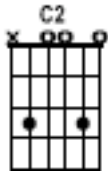

Seeing You – guitar chord shapes

Intro: Tune bottom E down to D

| Emin/D | D11(no 7) | D(add 2) | D(add 2) | (repeat)

Verse:

D2

This is a time for seeing and singing

G6/B

A7sus4

Asus4

E7/G#

The glory of You, the glory of You

G6 Emin7

D2

God open our eyes towards a greater glimpse

Chorus: (chord shapes as in intro)

Worship starts with seeing You
Emin/D D11(no 7)
D(add 2)

Worship starts with seeing You
Emin/D D11(no 7) D(add 2)

Our hearts respond to Your revelation
Emin/D D11(no 7)

Worship starts with seeing You
D(add 2)

Worship starts with seeing You
Emin/D D11(no 7) D(add 2)

Our hearts respond to Your revelation

Alternate Chorus Chords: (2nd half of chorus):

Worship starts with seeing You
C2 G6/B
Gmin6/Bb Asus4

Worship starts with seeing You
G6 Emin7 D2

Our hearts respond to Your revelation