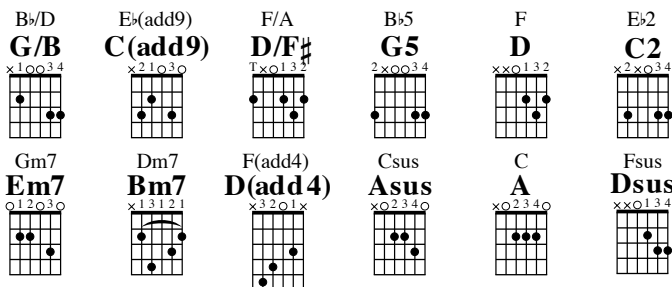

Your Name (1 of 2)

Paul Baloche & Glenn Packiam

Capo 3 (G)

INTRO

(Keys) **B \flat /D** **E \flat (add9)** **F/A** **B \flat 5** **B \flat /D** **E \flat (add9)** **F/A** **B \flat 5**
 (Gtr) G/B C(add9) D/F# G5 G/B C(add9) D/F# G5

VERSE 1

B \flat /D **E \flat (add9)** **F** **B \flat 5**
 G/B C(add9) D G5
 As morning dawns and evening fades
B \flat /D **E \flat (add9)** **F** **B \flat 5**
 G/B C(add9) D G5
 You in- spire songs of praise
B \flat /D **E \flat (add9)** **F** **Gm7** **E \flat (add9)** **F** **B \flat 5**
 G/B C(add9) D Em7 C(add9) D G5
 That rise from earth to touch Your heart and glorify Your Name

VERSE 2

B \flat /D **E \flat (add9)** **F** **B \flat 5**
 G/B C(add9) D G5
 Jesus, in Your Name we pray

Your Name (2 of 2)

VERSE 2 (continued)

B♭/D **E♭(add9)** **F** **B♭5**
G/B C(add9) D G5
Come and fill our hearts today
B♭/D **E♭(add9)** **F** **Gm7** **E♭(add9)** **F** **B♭5**
G/B C(add9) D Em7 C(add9) D G5
Lord, give us strength to live for You and glorify Your Name

INSTRUMENTAL

Gm7 **F(add4)** **Csus** **C** **Gm7** **F(add4)** **Csus** **C** **E♭(add9)**
Em7 D(add4) Asus A Em7 D(add4) Asus A C(add9)

CHORUS

F **Gm7** **B♭5** **E♭2**
D Em7 G5 C2
Your Name is a strong and mighty tow-er
F **Gm7** **B♭5** **E♭2**
D Em7 G5 C2
Your Name is a shelter like no oth-er
F **Gm7** **B♭5** **E♭2**
D Em7 G5 C2
Your Name, let the nations sing it loud-er
(1st & 2nd endings)
B♭/D **E♭2** **Fsus** **F**
G/B C2 Dsus D
'Cause nothing has the pow-er to save but
(Repeat Chorus)